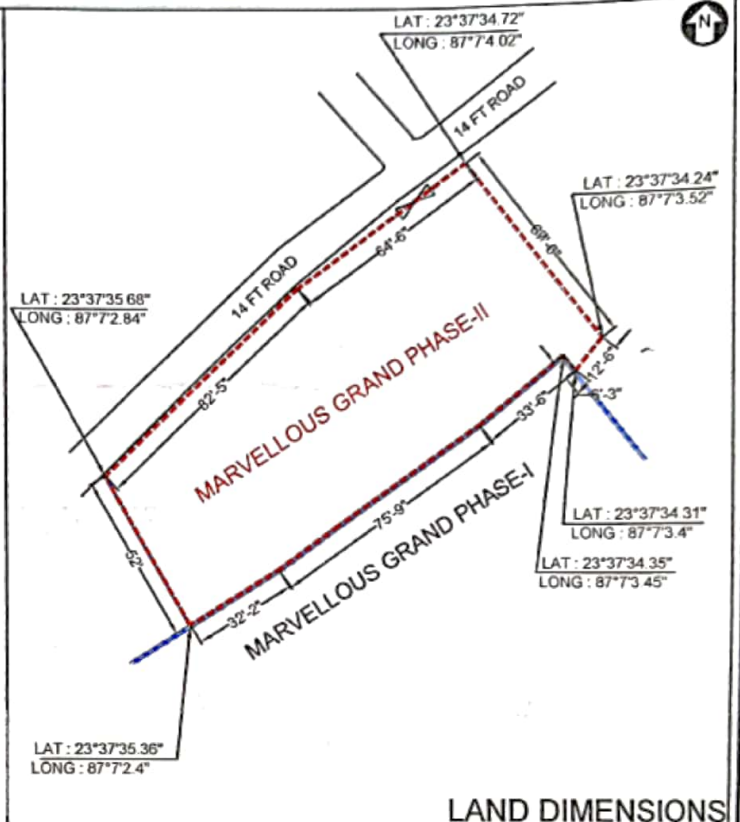

SKETCH PLAN SHOWING THE PLOT FORMING AREA 13 KANTHA & 1 CHATAK WITHIN RS RS PLOT NO-1288 IN MOUZA- AMRASOTA, JL NO- 18, PS- RANIGANJ, DIST- PASCHIM BURDWAN, W.B. SHOWN WITH RED BORDERED AS- [ ]

NAME OF THE PROJECT- MARVELLOUS GRAND, PHASE-II

NAME OF THE OWNER- MARVELLOUS INTRA PVT. LTD
RANIGANJ, DIST- PASCHIM BURDWAN (WEST BENGAL)

PREPARED BY-
GLOBAL SURVEYORS
REGD OFFICE- SEARSOLE BABUPARA
P.O.- SEARSOLE RAJBARI,
DIST.-PASCHIM BURDWAN (W.B)
PH.- 94342 37231, 9933738261
EMAIL:- info@globalsurveyors.org
globalsurveyors2001@yahoo.co.in
WEBSITE:- www.globalsurveyors.org
(AN ISO 9001:2015 CERTIFIED FIRM)

DRAWING NO- DATE
GS/MG/RANIGANJ/2023/ 1 OF 1

SCALE

SIGNED & VERIFIED BY-
B. Pratak
GLOBAL SURVEYORS
"PUSPANJALI" SEARSOLE BABU PARA
P.O.-SEARSOLE,RAJBARI,P.S.-RANIGANJ,PIN-713358
DIST.-PASCHIM BARDHAMAN (W.B)