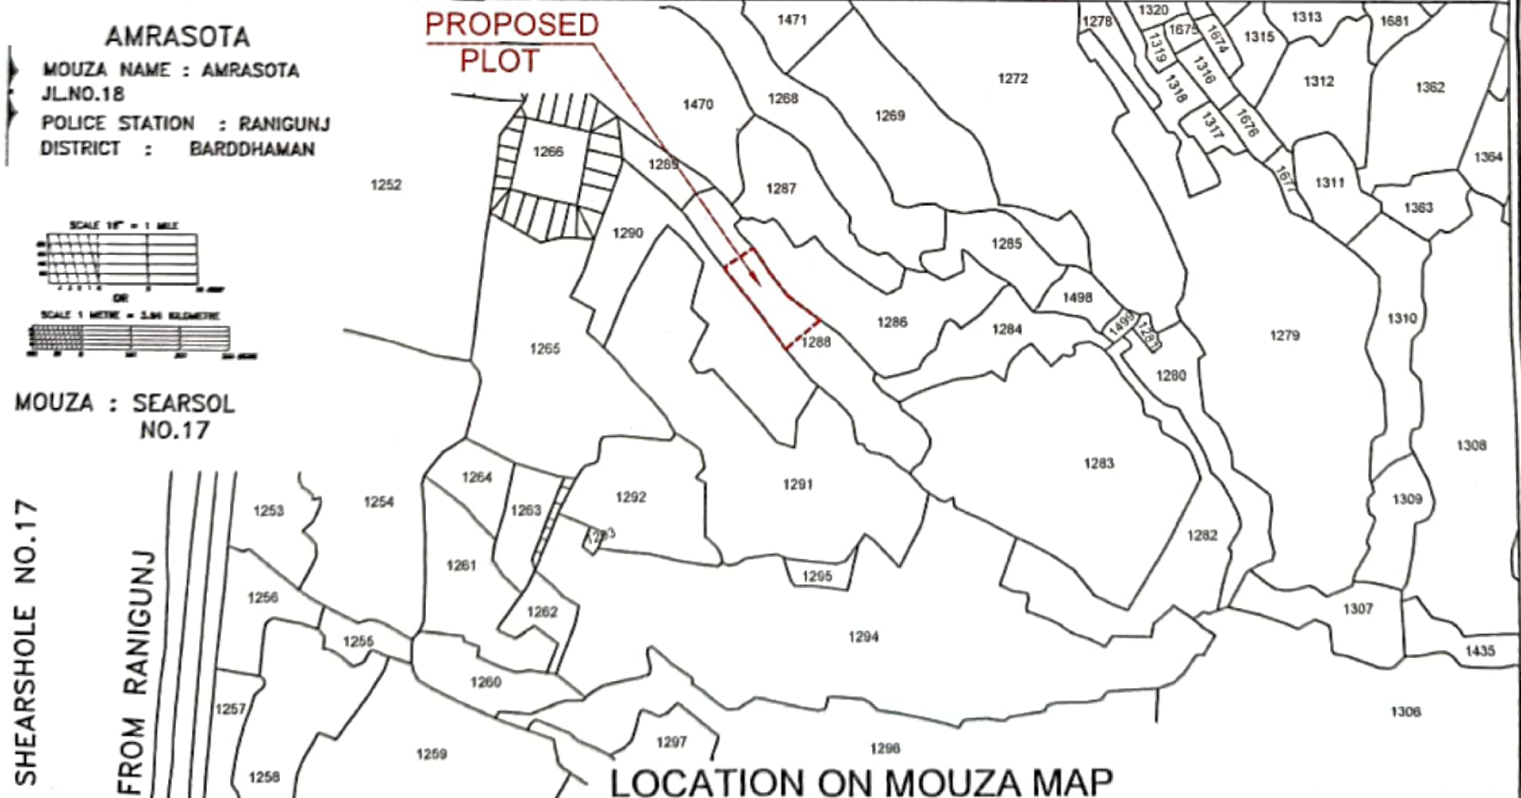

SKETCH PLAN SHOWING THE PLOT FORMING AREA 13 KANTHA & 1 CHATAK WITHIN RS RS PLOT NO-1288 IN MOUZA- AMRASOTA, JL NO- 18, PS- RANIGANJ, DIST- PASCHIM BURDWAN, W.B. SHOWN WITH RED BORDERED AS- [ ]

NAME OF THE PROJECT- MARVELLOUS GRAND, PHASE-II

NAME OF THE OWNER- MARVELLOUS INTRA PVT. LTD
RANIGANJ, DIST- PASCHIM BURDWAN (WEST BENGAL)

PREPARED BY-
GLOBAL SURVEYORS
REGD OFFICE- SEARSOLE BABUPARA
P.O.- SEARSOLE RAJBARI,
DIST.-PASCHIM BURDWAN (W.B)
PH.- 94342 37231, 9933738261
EMAIL:- info@globalsurveyors.org
globalsurveyors2001@yahoo.co.in
WEBSITE:- www.globalsurveyors.org
(AN ISO 9001:2015 CERTIFIED FIRM)

DRAWING NO- DATE
GS/MG/RANIGANJ/2023/ 1 OF 1

SCALE

SIGNED & VERIFIED BY-
B. Pratak
GLOBAL SURVEYORS
"PUSPANJALI" SEARSOLE BABU PARA
P.O.-SEARSOLE,RAJBARI,P.S.-RANIGANJ,PIN-713358
DIST.-PASCHIM BARDHAMAN (W.B)