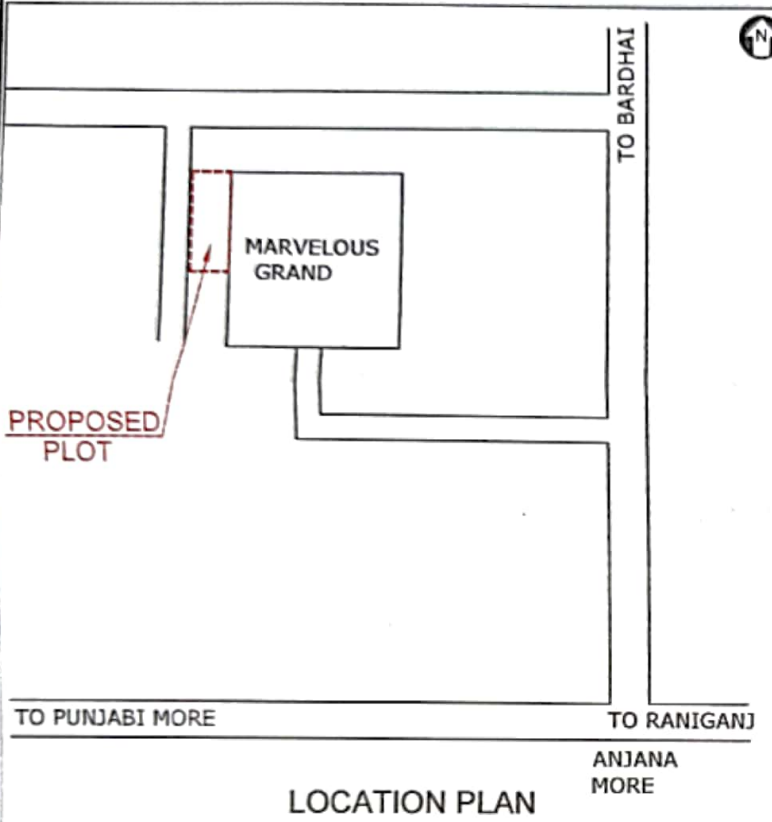

SKETCH PLAN SHOWING THE PLOT FORMING AREA 13 KANTHA & 1 CHATAK WITHIN RS RS PLOT NO-1288 IN MOUZA- AMRASOTA, JL NO- 18, PS- RANIGANJ, DIST- PASCHIM BURDWAN, W.B. SHOWN WITH RED BORDERED AS- [ ]

NAME OF THE PROJECT- MARVELLOUS GRAND, PHASE-II

NAME OF THE OWNER- MARVELLOUS INTRA PVT. LTD
RANIGANJ, DIST- PASCHIM BURDWAN (WEST BENGAL)

PREPARED BY-
GLOBAL SURVEYORS
REGD OFFICE- SEARSOLE BABUPARA
P.O.- SEARSOLE RAJBARI,
DIST.-PASCHIM BURDWAN (W.B)
PH.- 94342 37231, 9933738261
EMAIL:- info@globalsurveyors.org
globalsurveyors2001@yahoo.co.in
WEBSITE:- www.globalsurveyors.org
(AN ISO 9001:2015 CERTIFIED FIRM)

DRAWING NO- DATE
GS/MG/RANIGANJ/2023/ 1 OF 1

SCALE

SIGNED & VERIFIED BY-
B. Pratak
GLOBAL SURVEYORS
"PUSPANJALI" SEARSOLE BABU PARA
P.O.-SEARSOLE,RAJBARI,P.S.-RANIGANJ,PIN-713358
DIST.-PASCHIM BARDHAMAN (W.B)