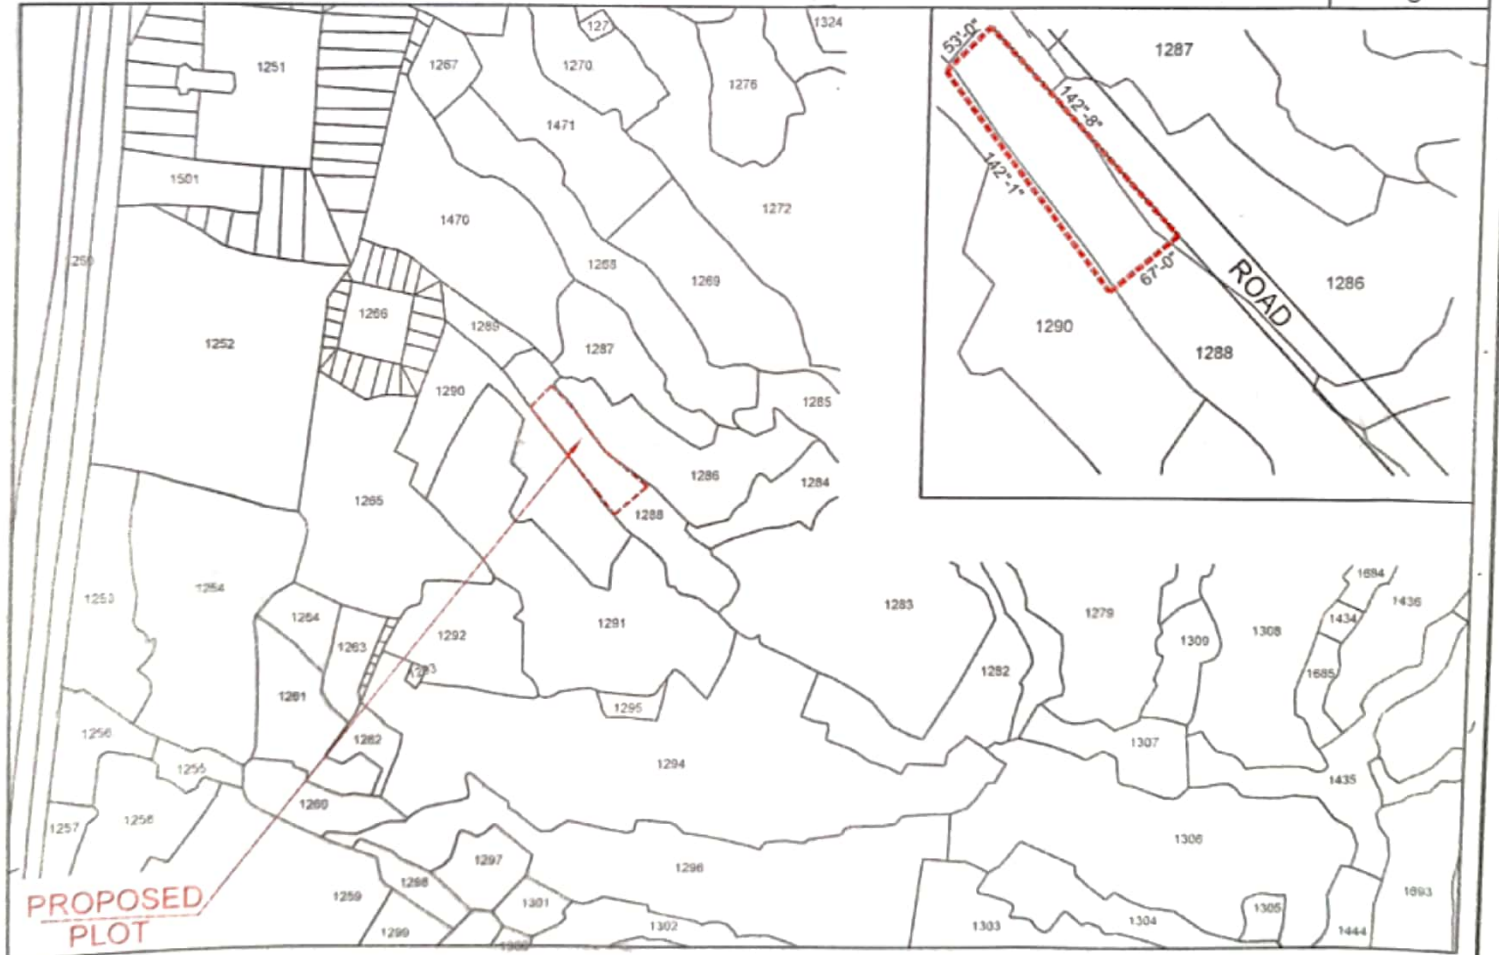

SKETCH PLAN SHOWING THE PURCHASED & MUTATED AREA OF THE LAND IN R.S PART PLOT NO- 1288 LR PLOT NO- 3056, LR KHATIAN NO- 4440 IN MOUZA- AMRASOTA, JL NO- 18, PS- RANIGANJ, DIST- PASCHIM BURDWAN, W. B. HAVING AREA- 21 DECIMAL SHOWN WITH RED BORDERED AS- [ ]

SCHEDULE OF LAND-

MOUZA	JL NO	RS/LR KHATIAN NO	PLOT NO		EXISTING CLASSIFICATION	PROPOSED CLASSIFICATION	AREA			AREA IN ACRE
			RS	LR			KATTAH	CHATAK	SQFT	
AMRASOTA	18	4440	1288	3056	BAID	BASTU				0.21

NAME OF THE APPLICANT- MARVELLOUS INTRA PVT. LTD
or **Marvellous Intra Pvt. Lto**
NSB ROAD, SADANAND CHAKROBORTY LANE, PO- SEARSOLE RAJBARI
RANIGANJ, DIST- PASCHIM BURDWAN, PIN- 713358

[Signature]
Director

SIGNATURE-